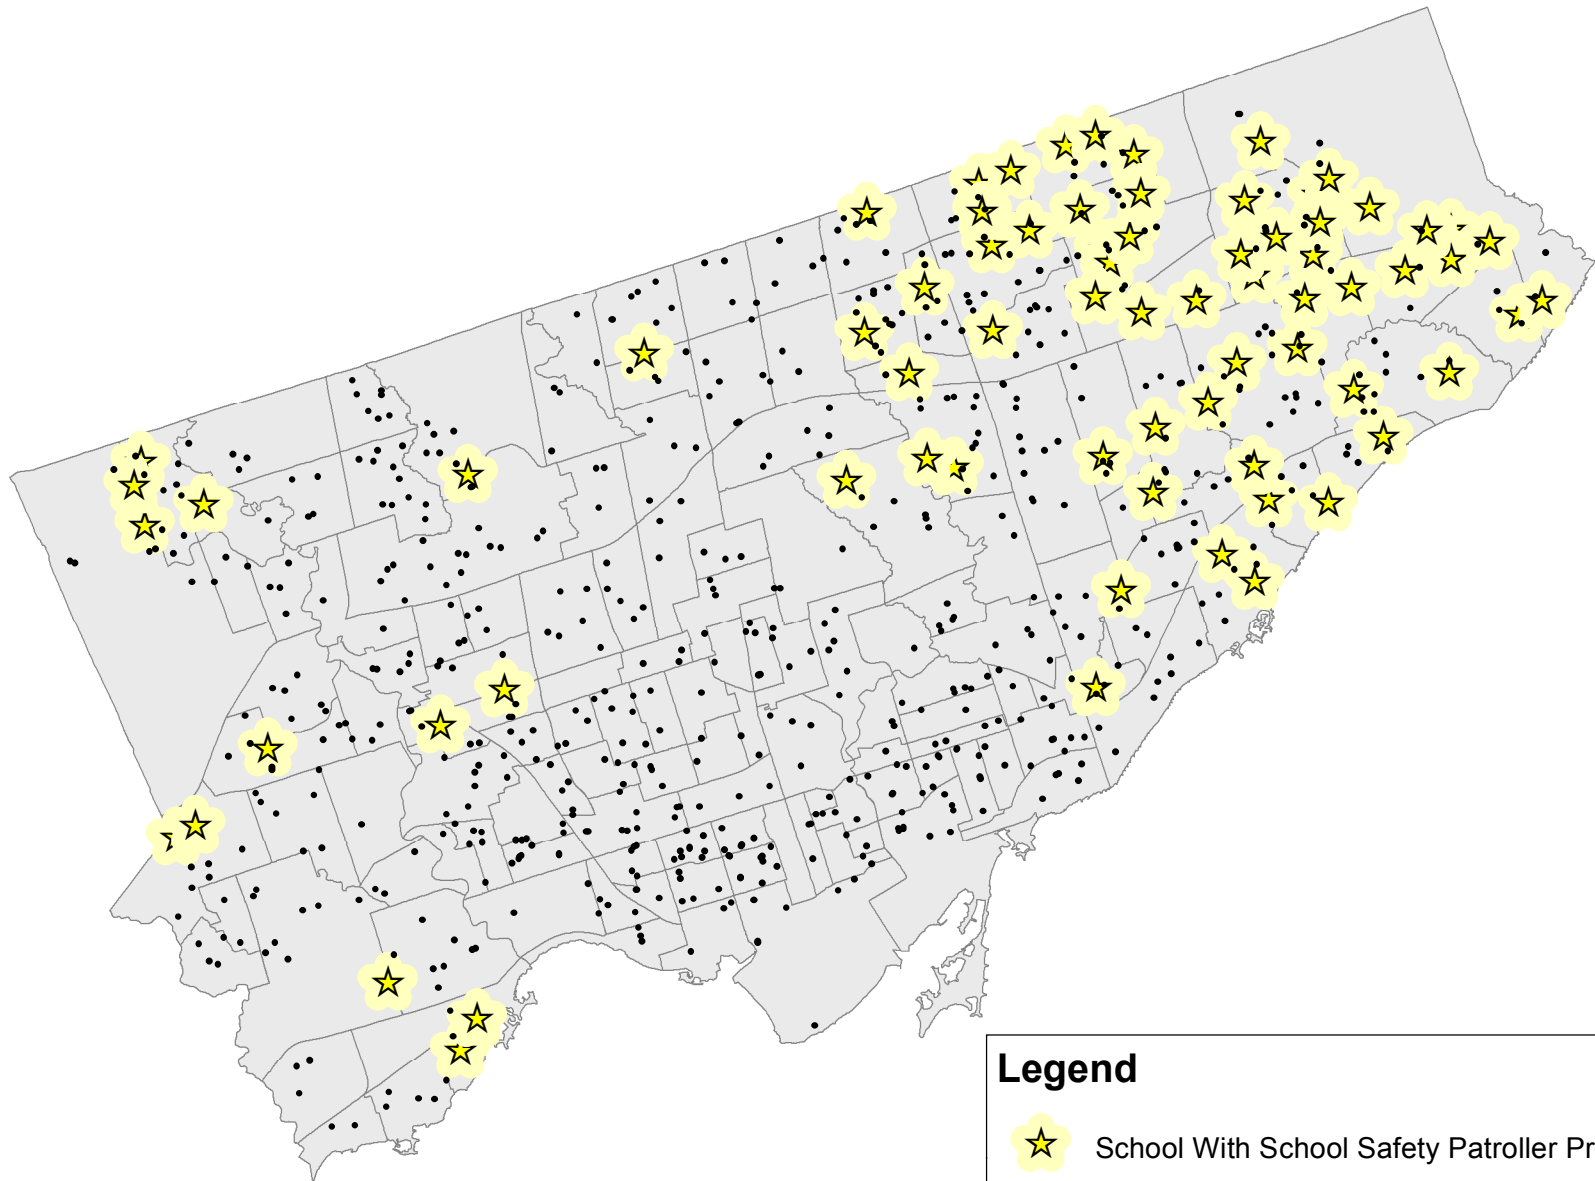

School Safety Patroller Program

Legend

-  School With School Safety Patroller Program
-  School Without School Safety Patroller Program
-  Toronto Neighbourhood