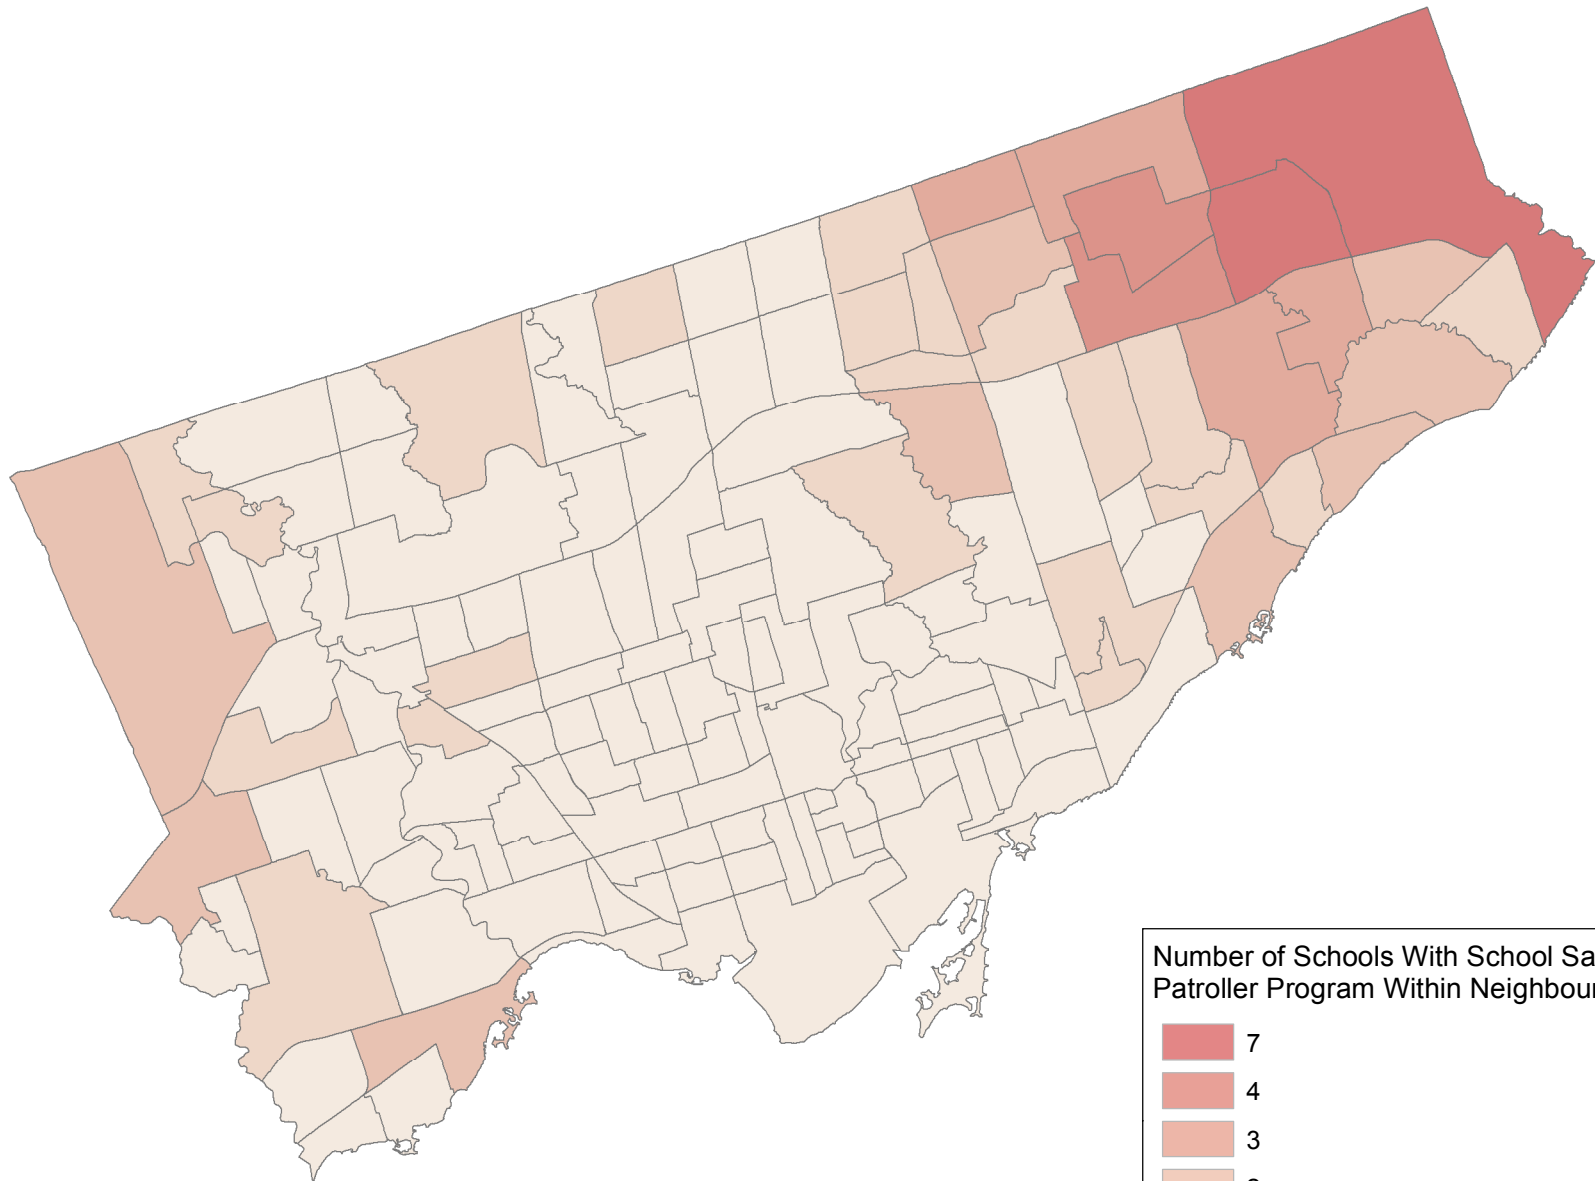

# School Safety Patroller Program

0 1.75 3.5 7 10.5 14 Kilometres

Number of Schools With School Safety Patroller Program Within Neighbourhood